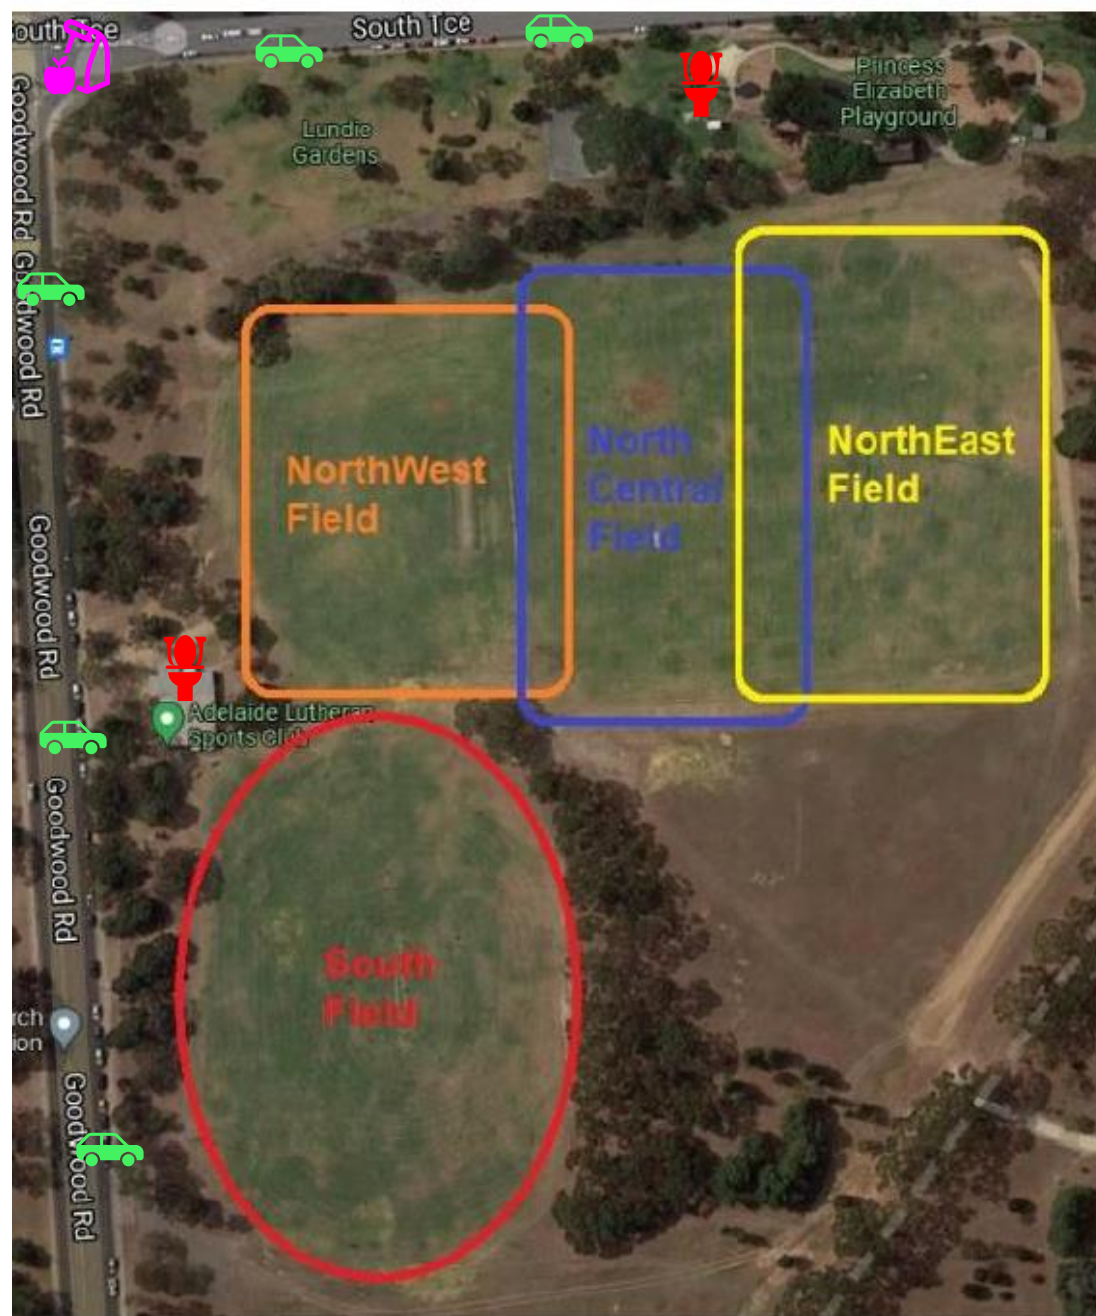

# Adelaide Lutheran Sports Fields

Corner of South Tce & Goodwood Rd, Adelaide CBD

- **Toilets.** Located inside changerooms near Goodwood Rd. Public toilets near playground on South Tce.

- **Parking.** Limited parking available along Goodwood Rd and South Tce.

- **Food.** Lunch options available along South Tce, West Tce, Greenhill Rd and Goodwood Rd (South of Greenhill Rd).

# Park 17 (Carriageway Park)

Greenhill Rd (near corner of Glen Osmond Rd)

- **Toilets.** Public toilets available along Greenhill Rd. Possibly extra toilets available within Touch Football SA building if open.

- **Parking.** Limited amount of all day parking available along Greenhill Rd and Beaumont Rd. 4 hour parking available along South Tce and Northern end of Beaumont Rd (access via South Tce).

- **Food.** Various cafes located along Greenhill Rd. KFC directly opposite the public toilets.