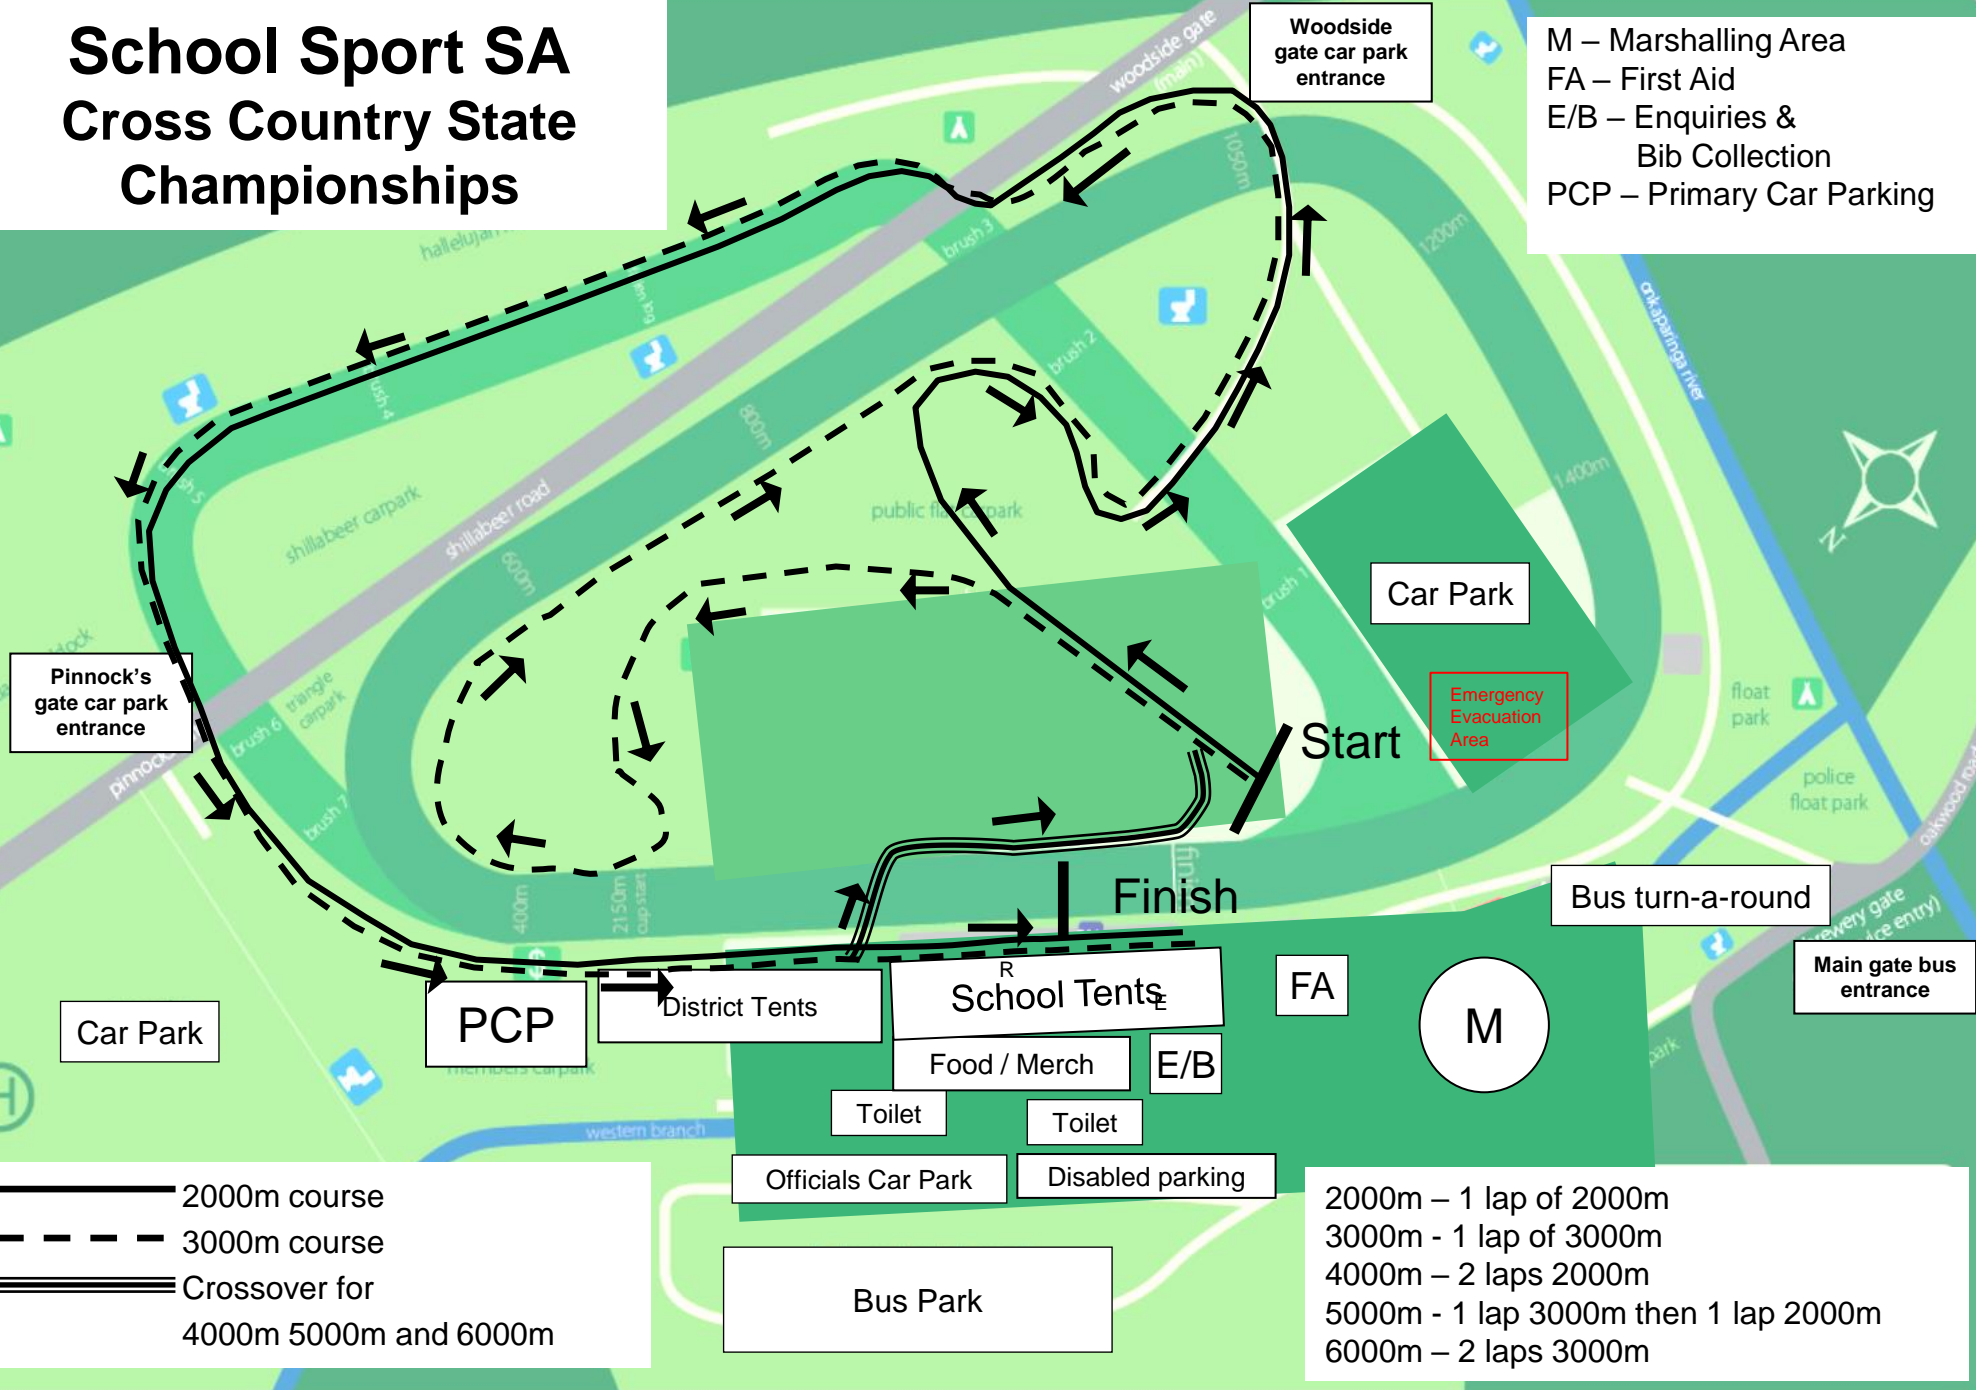

School Sport SA Cross Country State Championships

M – Marshalling Area
FA – First Aid
E/B – Enquiries & Bib Collection
PCP – Primary Car Parking

————— 2000m course
 - - - - - 3000m course
 ===== Crossover for
 4000m 5000m and 6000m

2000m – 1 lap of 2000m
 3000m - 1 lap of 3000m
 4000m – 2 laps 2000m
 5000m - 1 lap 3000m then 1 lap 2000m
 6000m – 2 laps 3000m